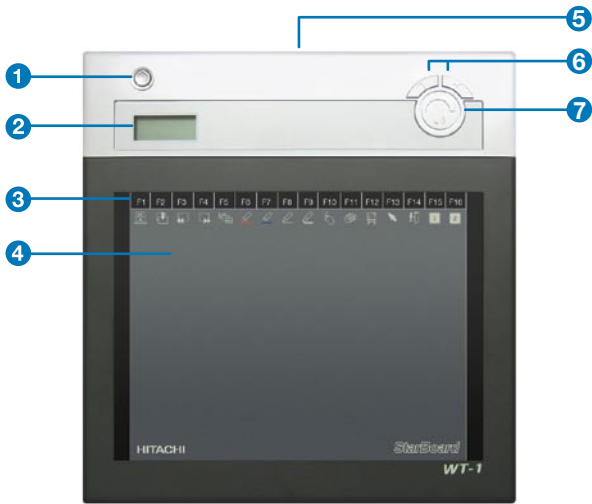

## Features

- 1 Power button
- 2 LCD indicator
- 3 Function key area
- 4 Tablet active area
- 5 Pen holder/Wireless receiver
- 6 Page up/page down buttons
- 7 Volume control

## Tech Specs

Description: Interactive wireless tablet. Active Area: 10". Display Aspect Ratio: 4:3. Coordinate Resolution: 2000 lpi. Digitizing Technology: Electromagnetic. Tracking Speed: Approx. 120 point/sec. PC Interface: 2.4G Radio Frequency. Pen: 2 button-wireless (AAA alkaline battery), 1,680 hours (continuous use). Function Buttons: 16. Dimensions: 10.4" x 10.9" x 0.9". Power Consumption: Max 50 mA. Weight: 1.3 lbs. OS: Windows 2000/XP/Vista, Mac OS X 10.4.