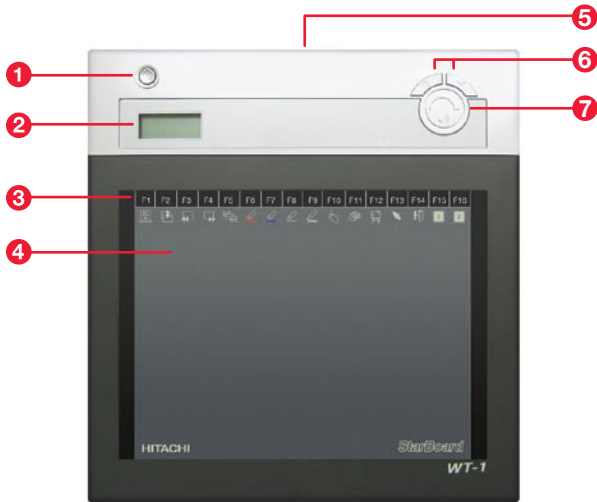

## Designed for Education

Skip the frustration of setting up a wireless connection. The WT-1's RF technology takes the guess work out of pairing devices and allows more time for teaching. The shortcuts along the top of the tablet allow teachers to easily toggle between interactive tools and navigate through their lessons with a touch of a pen.

## Features

- 1 Power button
- 2 LCD indicator
- 3 Function key area
- 4 Tablet active area
- 5 Pen holder/Wireless receiver
- 6 Page up/page down buttons
- 7 Volume control

## Tech Specs

Description: Interactive wireless tablet. Active Area: 10". Display Aspect Ratio: 4:3. Coordinate Resolution: 2000 lpi. Digitizing Technology: Electromagnetic. Tracking Speed: Approx. 120 point/sec. PC Interface: 2.4G Radio Frequency. Pen: 2 button-wireless (AAA alkaline battery), 1,680 hours (continuous use). Function Buttons: 16. Dimensions: 10.4" x 10.9" x 0.9". Power Consumption: Max 50 mA. Weight: 1.3 lbs. OS: Windows 2000/XP/Vista, Mac OS X 10.4.